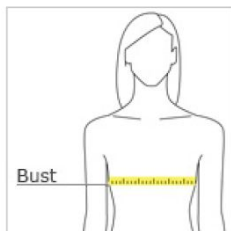

HOW TO MEASURE

BUST
 With arms down at sides, measure around the upper body, under arms and around the fullest part of the bust.

SIZE CHART

	XS	S	M	L	XL	XXL	3XL	4XL
Size	2	4/6	8/10	12/14	16/18	20/22	24/26	28/30
Chest	32-34	35-36	37-38	39-41	42-44	45-47	48-51	52-55